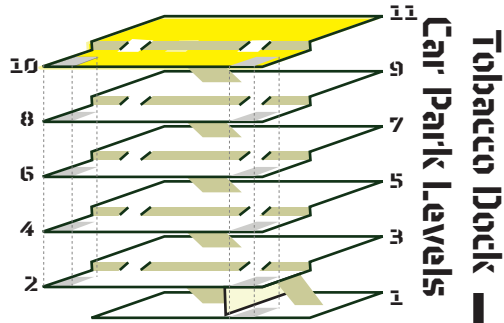

KEY

- Rider Ascent
- Rider Descent
- - - Pedestrian Flow
- Plasma Screen
- Course
- Video Wall

LEVEL 8 & LEVEL 9

ROAD |
 MTB |
 BMX |
 FIXED • CHOOSE YOUR WEAPON

KEY

- Rider Ascent
- Rider Descent
- Pedestrian Flow
- Plasma Screen
- Course
- Video Wall