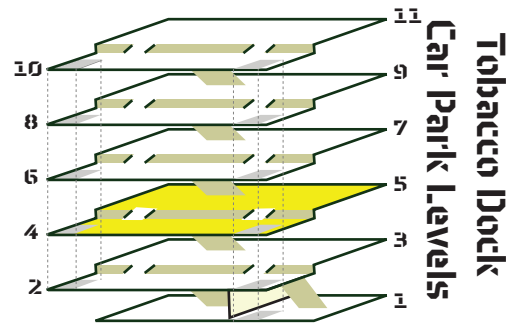

LEVEL 2 & LEVEL 3

KEY

- Rider Ascent
- Rider Descent
- - - Pedestrian Flow
- Plasma Screen
- Course
- Video Wall

Level 3

ROAD |
 MTB |
 BMX |
 FIXED • CHOOSE YOUR WEAPON

KEY

- Rider Ascent
- Rider Descent
- - - Pedestrian Flow
- Plasma Screen
- Course
- Video Wall

LEVEL 4 & LEVEL 5

Level 5

Level 4

ROAD |
 MTB |
 BMX |
 FIXED • CHOOSE YOUR WEAPON

LEVEL 6 & LEVEL 7

KEY

- Rider Ascent
- Rider Descent
- - - Pedestrian Flow
- Plasma Screen
- Course
- Video Wall

ROAD |
 MTB |
 BMX |
 FIXED • CHOOSE YOUR WEAPON