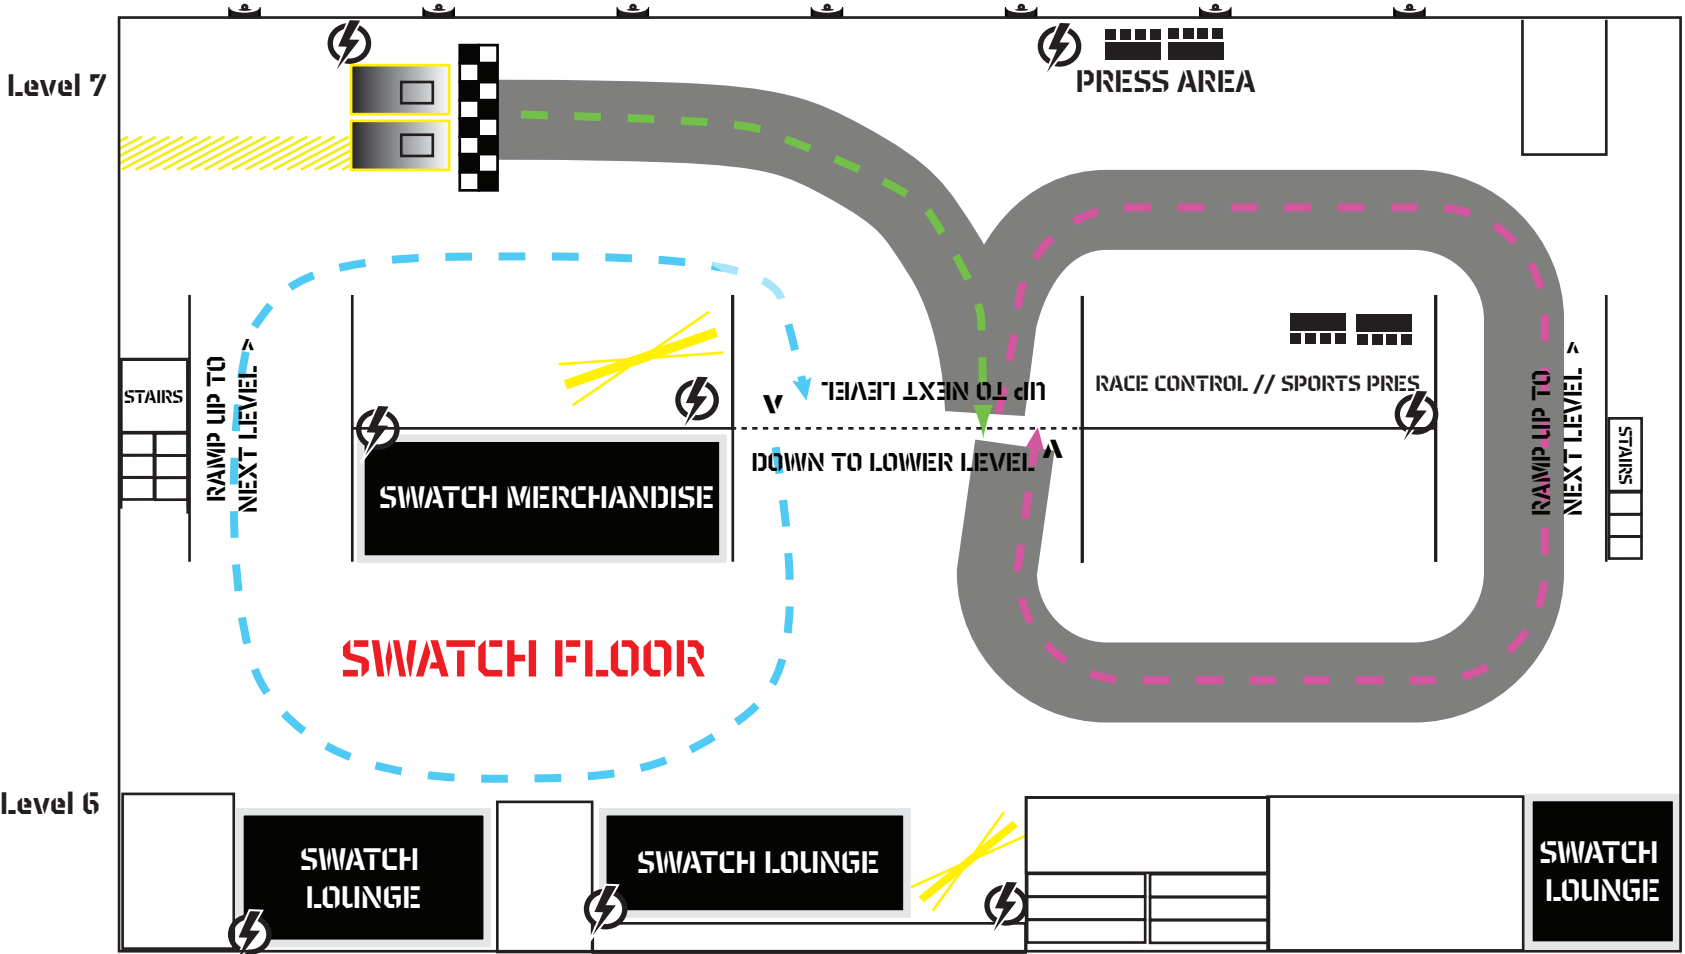

LEVEL 2 & LEVEL 3

KEY

- Rider Ascent
- Rider Descent
- - - Pedestrian Flow
- Plasma Screen
- Course
- Video Wall

Level 3

ROAD |
 MTB |
 BMX |
 FIXED • CHOOSE YOUR WEAPON

KEY

- Rider Ascent
- Rider Descent
- - - Pedestrian Flow
- Plasma Screen
- Course
- Video Wall

LEVEL 4 & LEVEL 5

Level 5

Level 4

ROAD |
 MTB |
 BMX |
 FIXED • CHOOSE YOUR WEAPON

LEVEL 6 & LEVEL 7

KEY

- Rider Ascent
- Rider Descent
- - - Pedestrian Flow
- Plasma Screen
- Course
- Video Wall

ROAD |
 MTB |
 BMX |
 FIXED • CHOOSE YOUR WEAPON

KEY

- Rider Ascent
- Rider Descent
- - - Pedestrian Flow
- Plasma Screen
- Course
- Video Wall

LEVEL 8 & LEVEL 9

ROAD |
 MTB |
 BMX |
 FIXED • CHOOSE YOUR WEAPON

KEY

- Rider Ascent
- Rider Descent
- Pedestrian Flow
- Plasma Screen
- Course
- Video Wall