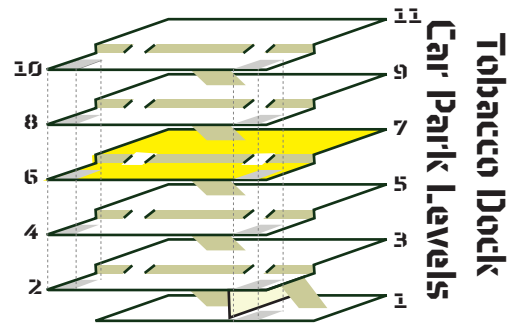

LEVEL 2 & LEVEL 3

KEY

- Rider Ascent
- Rider Descent
- - - Pedestrian Flow
- Plasma Screen
- Course
- Video Wall

Level 3

ROAD |
 MTB |
 BMX |
 FIXED • CHOOSE YOUR WEAPON

KEY

- Rider Ascent
- Rider Descent
- - - Pedestrian Flow
- Plasma Screen
- Course
- Video Wall

LEVEL 4 & LEVEL 5

Level 5

Level 4

ROAD |
 MTB |
 BMX |
 FIXED • CHOOSE YOUR WEAPON

LEVEL 6 & LEVEL 7

KEY

- Rider Ascent
- Rider Descent
- - - Pedestrian Flow
- Plasma Screen
- Course
- Video Wall

ROAD |
 MTB |
 BMX |
 FIXED • CHOOSE YOUR WEAPON