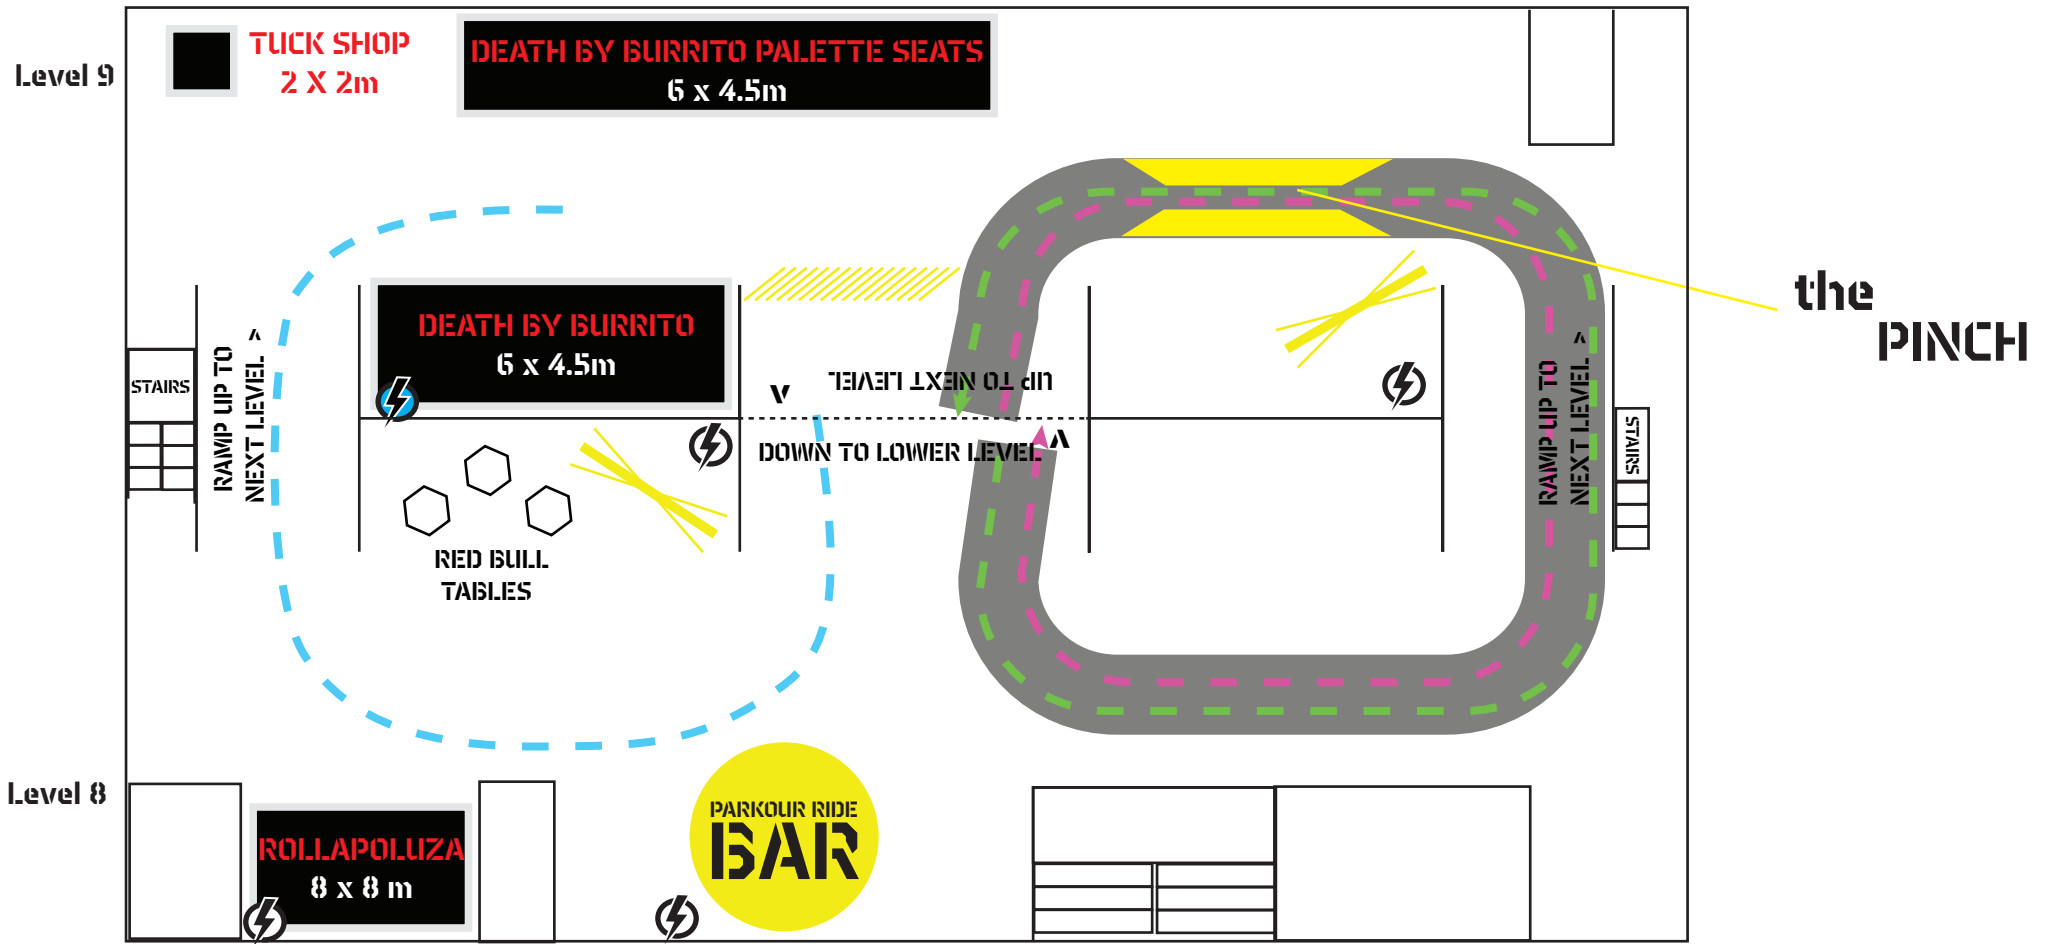

LEVEL 4 & LEVEL 5

Level 5

Level 4

ROAD |
 MTB |
 BMX |
 FIXED • CHOOSE YOUR WEAPON

LEVEL 6 & LEVEL 7

KEY

- Rider Ascent
- Rider Descent
- - - Pedestrian Flow
- Plasma Screen
- Course
- Video Wall

ROAD |
 MTB |
 BMX |
 FIXED • CHOOSE YOUR WEAPON

KEY

- Rider Ascent
- Rider Descent
- - - Pedestrian Flow
- Plasma Screen
- Course
- Video Wall

LEVEL 8 & LEVEL 9

ROAD |
 MTB |
 BMX |
 FIXED • CHOOSE YOUR WEAPON

KEY

- Rider Ascent
- Rider Descent
- Pedestrian Flow
- Plasma Screen
- Course
- Video Wall