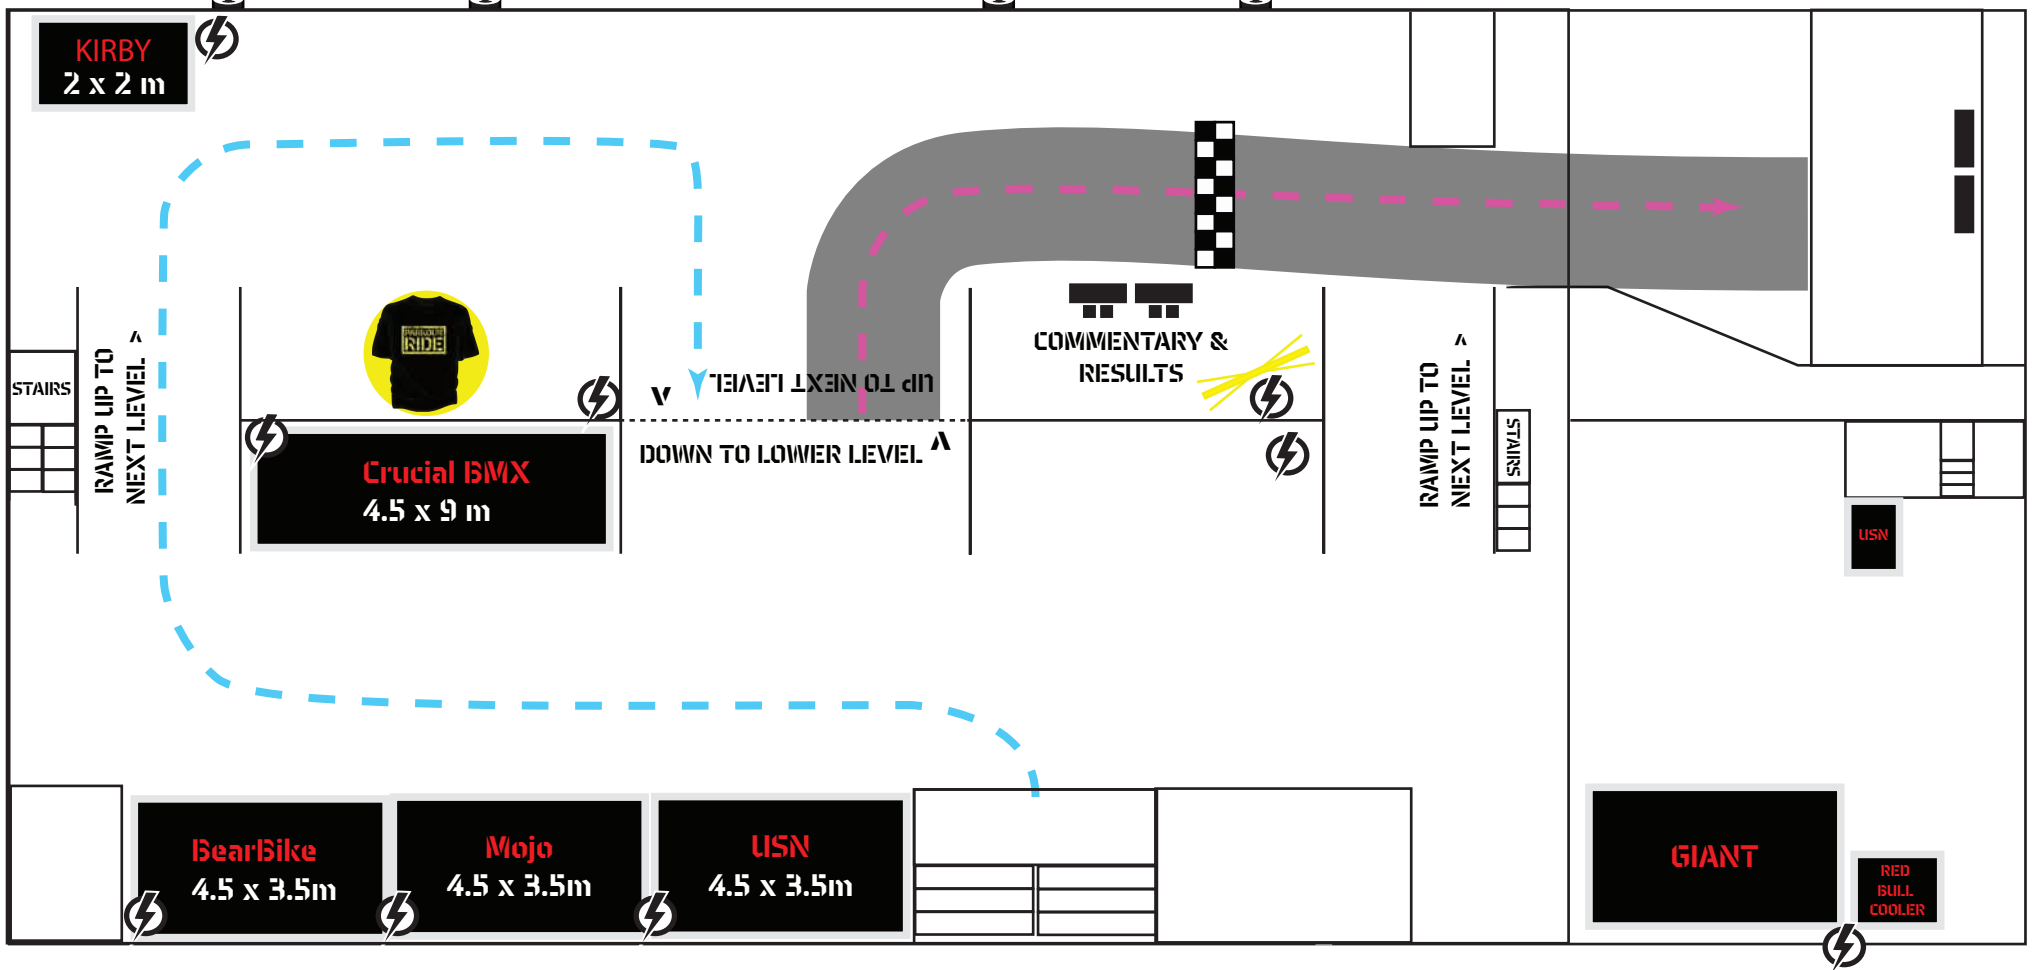

LEVEL 2 & LEVEL 3

KEY

- Rider Ascent
- Rider Descent
- - - Pedestrian Flow
- Plasma Screen
- Course
- Video Wall

Level 3

ROAD |
 MTB |
 BMX |
 FIXED • CHOOSE YOUR WEAPON

KEY

- Rider Ascent
- Rider Descent
- - - Pedestrian Flow
- Plasma Screen
- Course
- Video Wall

LEVEL 4 & LEVEL 5

Level 5

Level 4

ROAD |
 MTB |
 BMX |
 FIXED • CHOOSE YOUR WEAPON

LEVEL 6 & LEVEL 7

KEY

- Rider Ascent
- Rider Descent
- - - Pedestrian Flow
- Plasma Screen
- Course
- Video Wall

ROAD |
 MTB |
 BMX |
 FIXED • CHOOSE YOUR WEAPON

KEY

- Rider Ascent
- Rider Descent
- - - Pedestrian Flow
- Plasma Screen
- Course
- Video Wall

LEVEL 8 & LEVEL 9

ROAD |
 MTB |
 BMX |
 FIXED • CHOOSE YOUR WEAPON

KEY

- Rider Ascent
- Rider Descent
- Pedestrian Flow
- Plasma Screen
- Course
- Video Wall