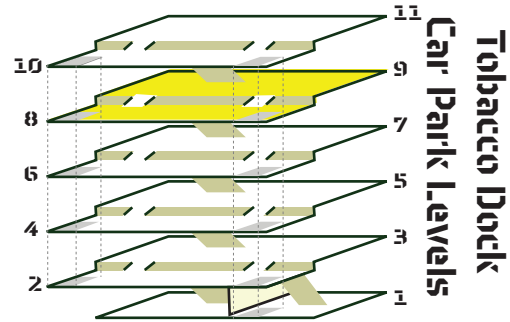

KEY

- Rider Ascent
- Rider Descent
- - - Pedestrian Flow
- Plasma Screen
- Course
- Video Wall