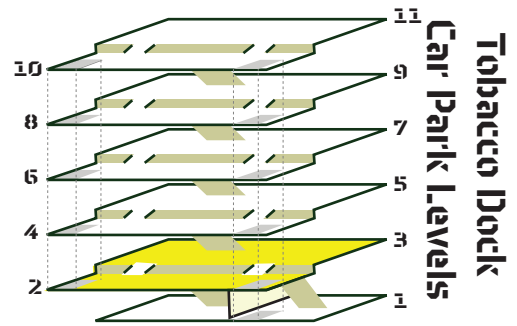

LEVEL 2 & LEVEL 3

KEY

- Rider Ascent
- Rider Descent
- - - Pedestrian Flow
- Plasma Screen
- Course
- Video Wall

Level 3

ROAD |
 MTB |
 BMX |
 FIXED • CHOOSE YOUR WEAPON

KEY

- Rider Ascent
- Rider Descent
- - - Pedestrian Flow
- Plasma Screen
- Course
- Video Wall

LEVEL 4 & LEVEL 5

Level 5

Level 4

ROAD |
 MTB |
 BMX |
 FIXED • CHOOSE YOUR WEAPON

LEVEL 6 & LEVEL 7

KEY

- Rider Ascent
- Rider Descent
- - - Pedestrian Flow
- Plasma Screen
- Course
- Video Wall

ROAD |
 MTB |
 BMX |
 FIXED • CHOOSE YOUR WEAPON