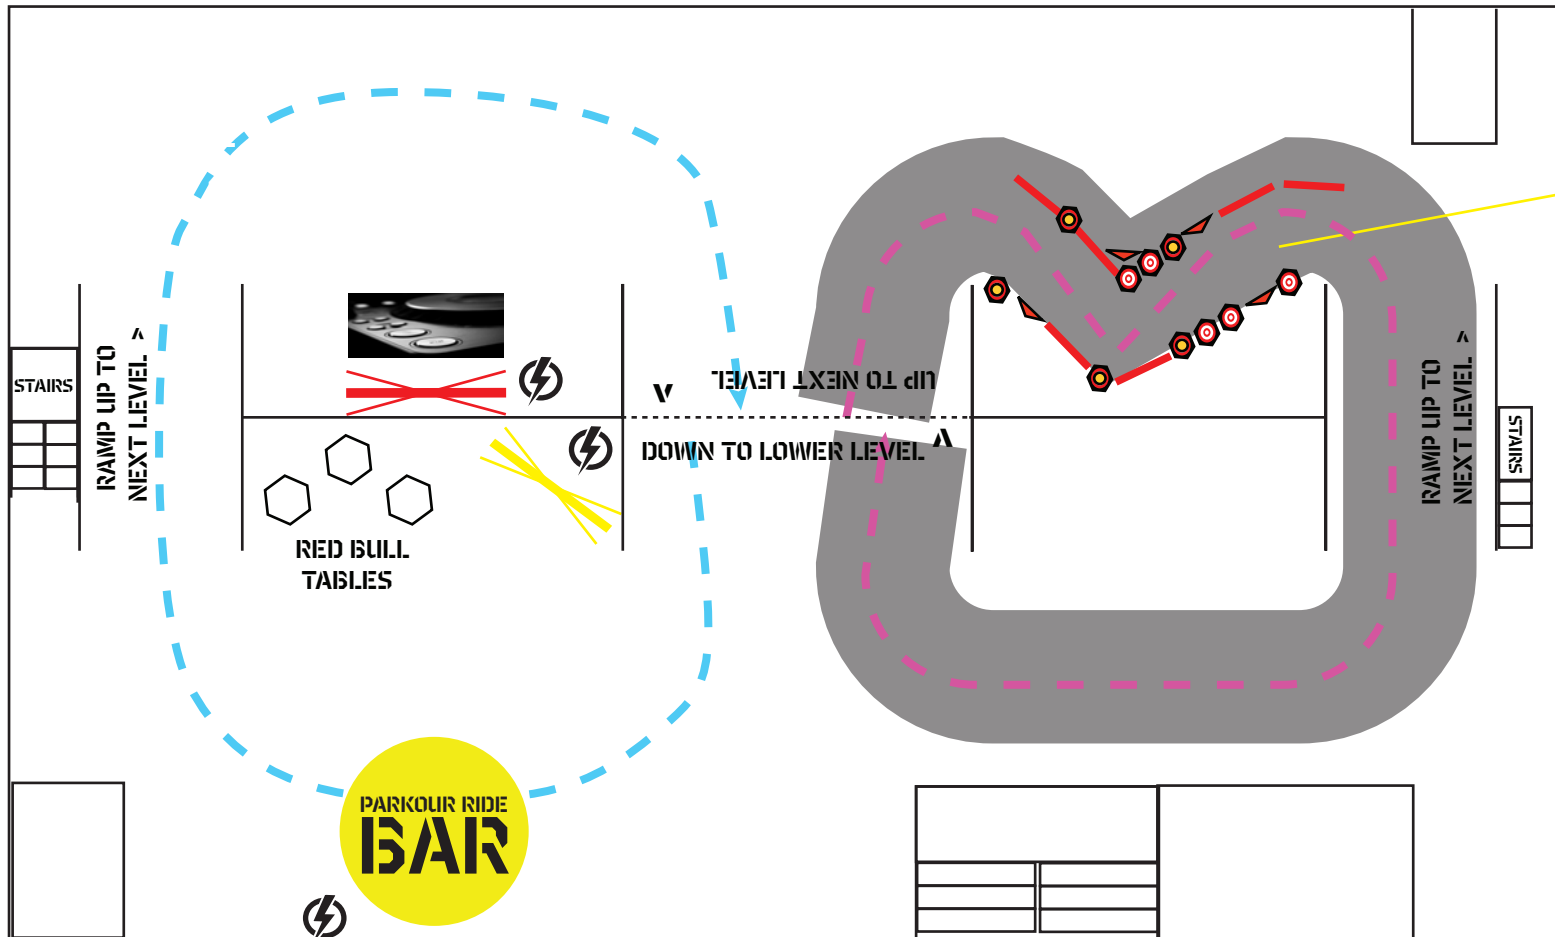

LEVEL 2 & LEVEL 3

KEY

- Rider Ascent
- Rider Descent
- - - Pedestrian Flow
- Plasma Screen
- Course
- Video Wall

Level 3

ROAD |
 MTB |
 BMX |
 FIXED • CHOOSE YOUR WEAPON

KEY

- Rider Ascent
- Rider Descent
- - - Pedestrian Flow
- Plasma Screen
- Course
- Video Wall

LEVEL 4 & LEVEL 5

Level 5

Level 4

ROAD |
 MTB |
 BMX |
 FIXED • CHOOSE YOUR WEAPON

LEVEL 6 & LEVEL 7

KEY

- Rider Ascent
- Rider Descent
- - - Pedestrian Flow
- Plasma Screen
- Course
- Video Wall

ROAD |
 MTB |
 BMX |
 FIXED • CHOOSE YOUR WEAPON

KEY

- Rider Ascent
- Rider Descent
- - - Pedestrian Flow
- Plasma Screen
- Course
- Video Wall

LEVEL 8 & LEVEL 9

ROAD |
 MTB |
 BMX |
 FIXED • CHOOSE YOUR WEAPON

KEY

- Rider Ascent
- Rider Descent
- Pedestrian Flow
- Plasma Screen
- Course
- Video Wall

LEVEL 10 & LEVEL 11

ROAD |
 MTB |
 BMX |
 FIXED • **CHOOSE YOUR WEAPON**