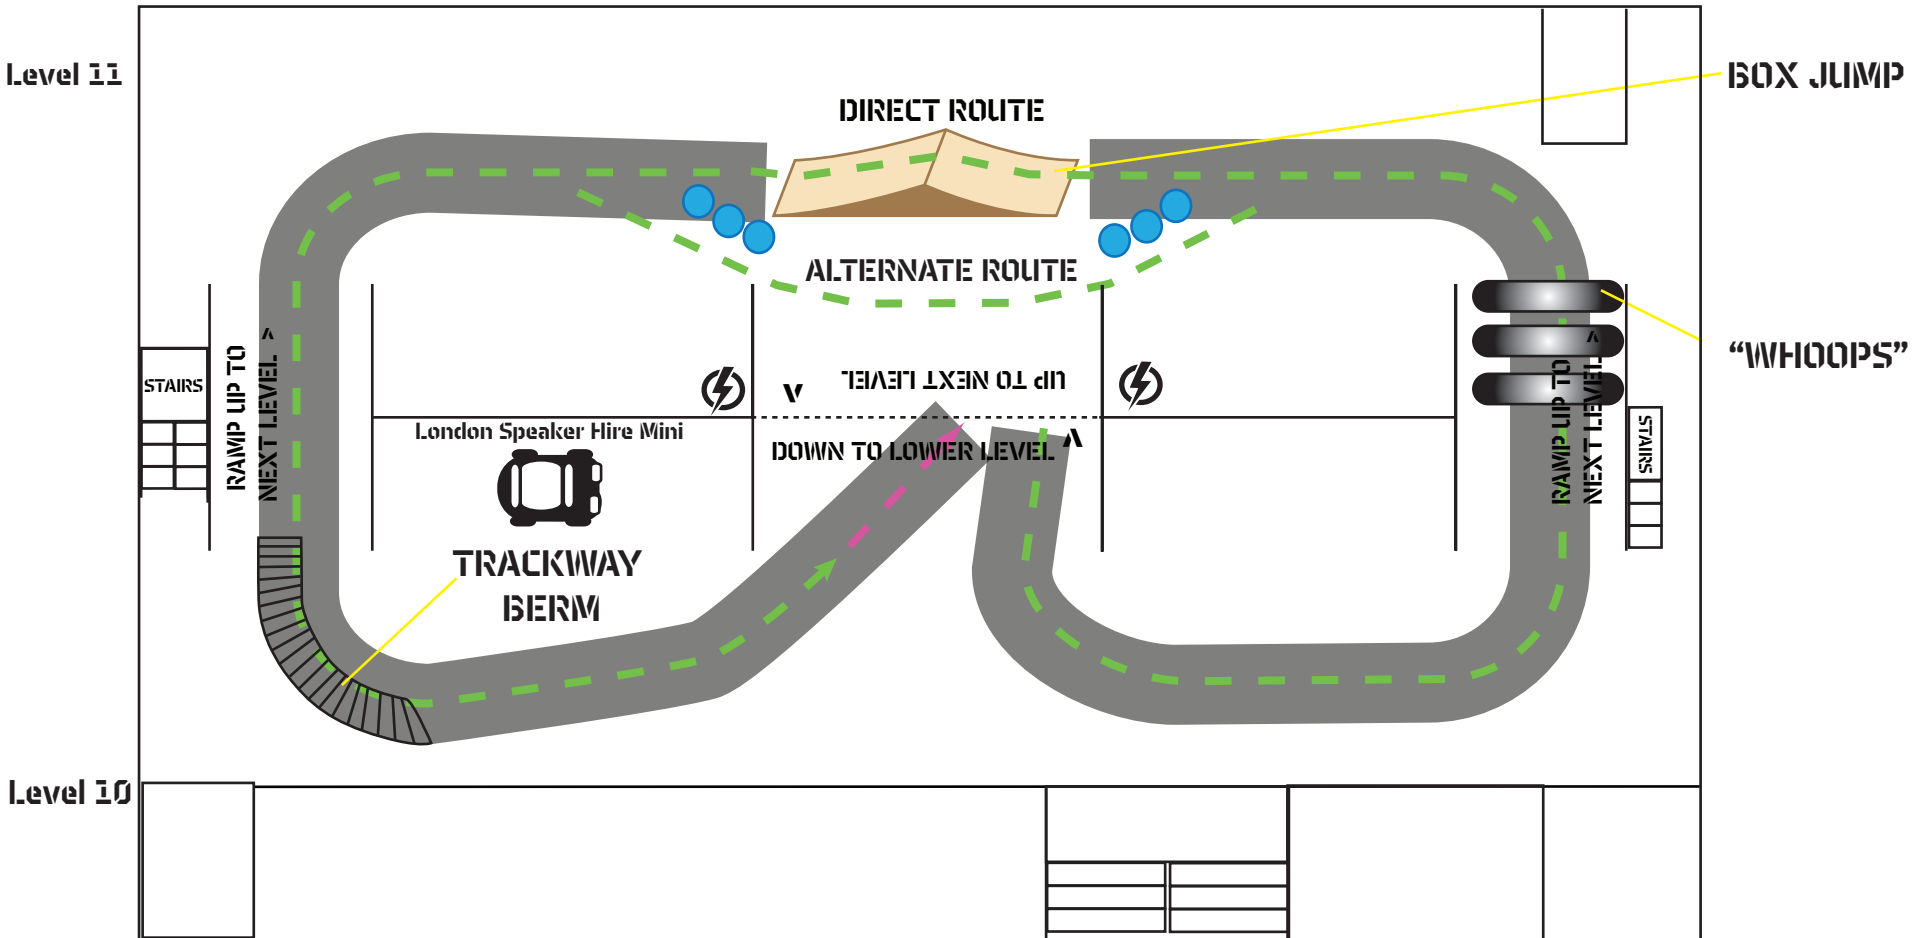

ROAD |
MTB |
BMX |
FIXED • **CHOOSE YOUR WEAPON**